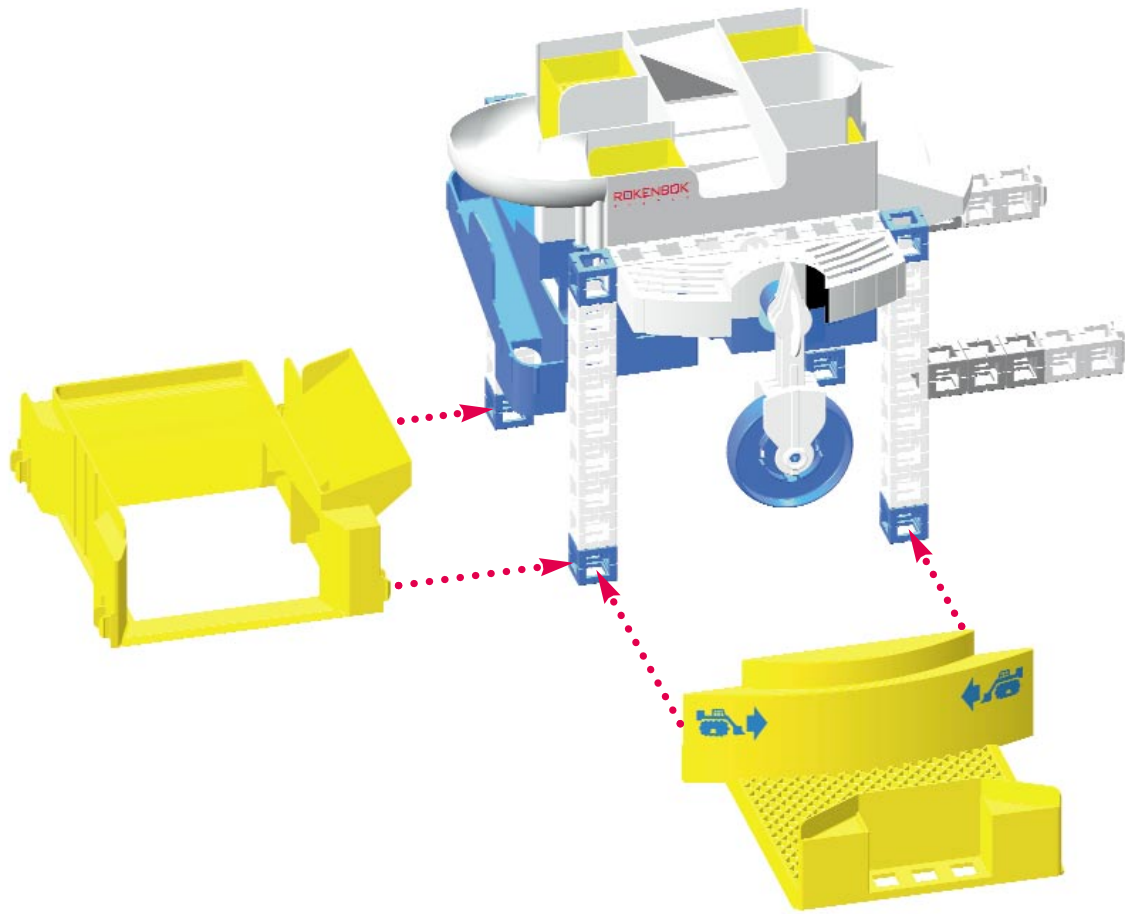

Pump Station Rail Yard

Pump Station Start Set + RC Monorail + Monorail Track

Parts Count Continued

Pump Station Rail Yard

2x

2x

4x

1x

1x

1x

BUILD

Construye
Construis

Bau
Costruite

Bouw
Bygg

Pump Station Rail Yard

42"
105 cm

32"
81 cm

1

2

3

4

5

6

7