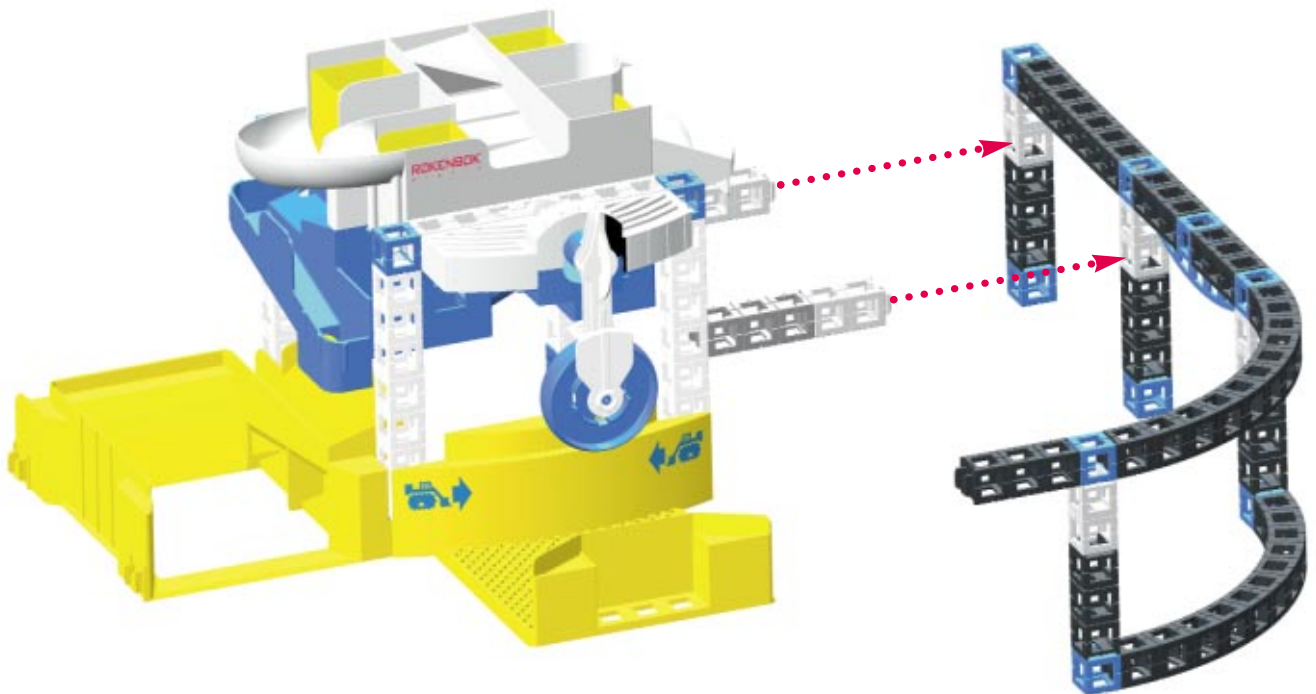

Pump Station Rail Yard

Pump Station Start Set + RC Monorail + Monorail Track

Parts Count Continued

Pump Station Rail Yard

2x

2x

4x

1x

1x

1x

BUILD

Construye
Construis

Bau
Costruite

Bouw
Bygg

Pump Station Rail Yard

42"
105 cm

32"
81 cm

1

2

3

4

5

6

7