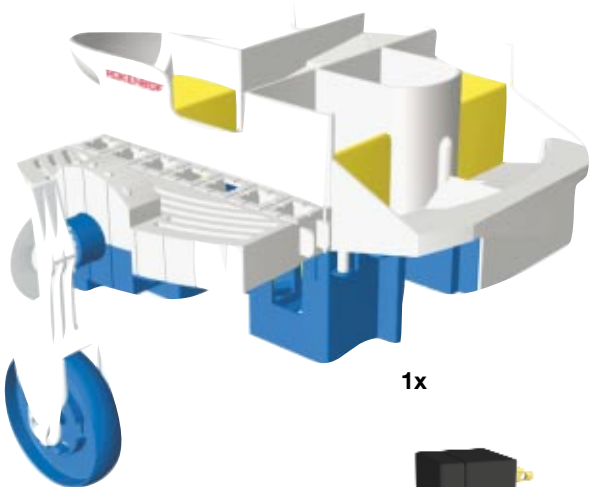

Parts Count Continued

Pump Station Rail Yard

2x

2x

4x

1x

1x

1x

1x

1x

1x

1x

8x

1x

1x

1x