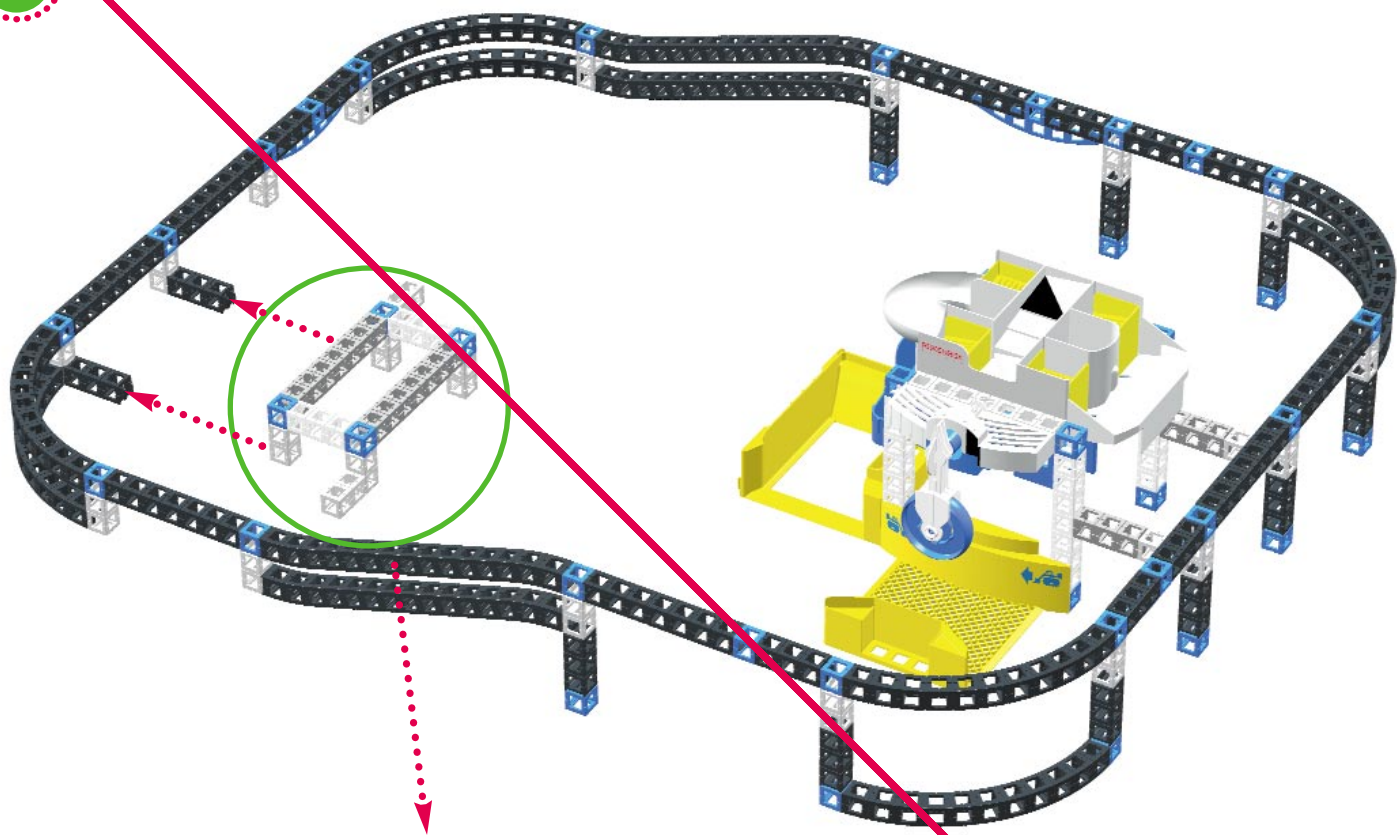

Pump Station Rail Yard

Pump Station Start Set + RC Monorail + Monorail Track

Parts Count Continued

Pump Station Rail Yard

2x

2x

4x

1x

1x

1x

BUILD

Construye
Construis

Bau
Costruite

Bouw
Bygg

Pump Station Rail Yard

42"
105 cm

32"
81 cm

1

2

3

4

5

6

7

8

9

10

11

12

13