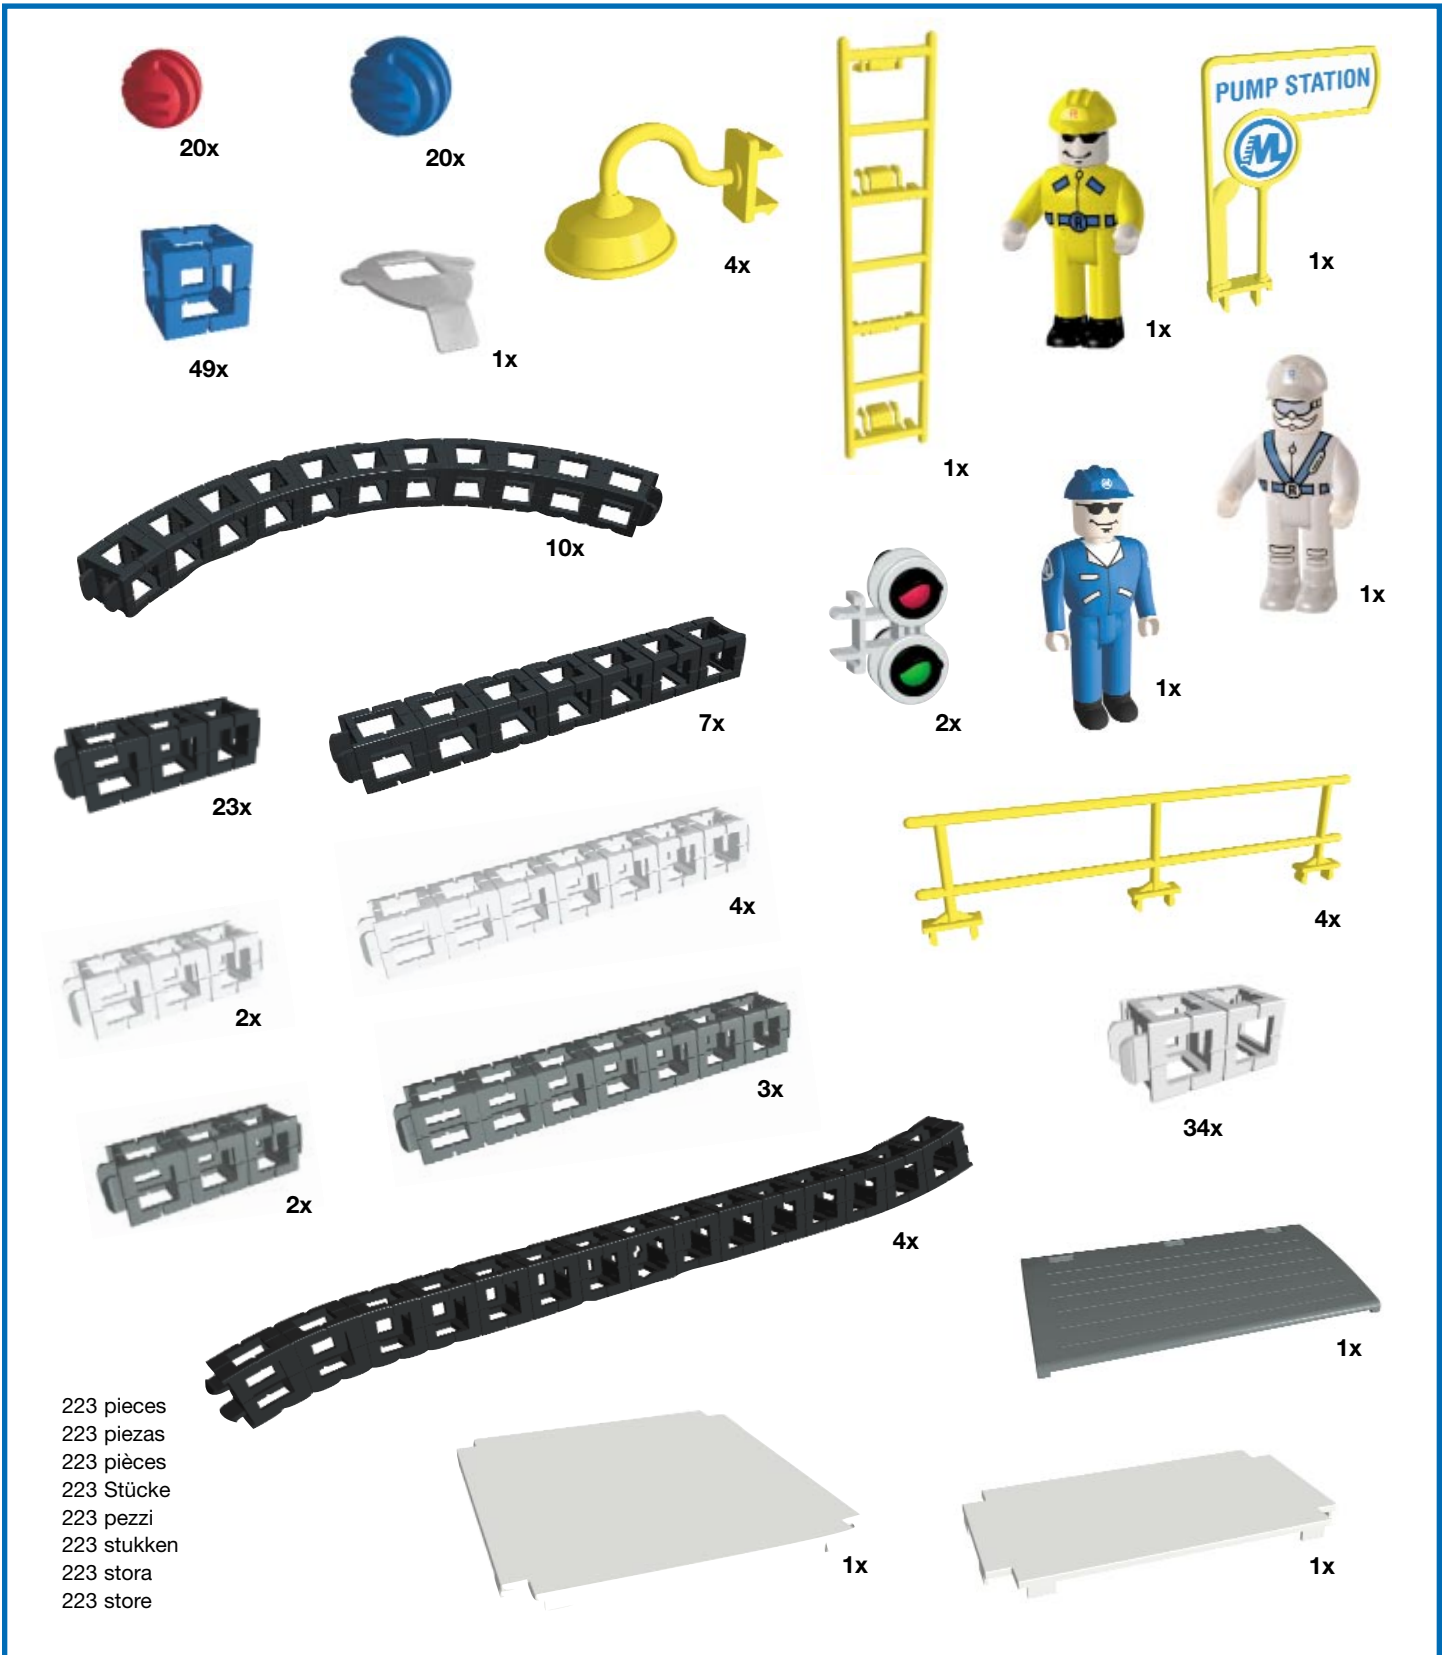

Pump Station Rail Yard

Pump Station Start Set + RC Monorail + Monorail Track

Parts Count Continued

Pump Station Rail Yard

2x

2x

4x

1x

1x

1x

BUILD

Construye
Construis

Bau
Costruite

Bouw
Bygg

Pump Station Rail Yard

42"
105 cm

32"
81 cm

1

2

3

4

5

6

7

8

9

10

11

12

13