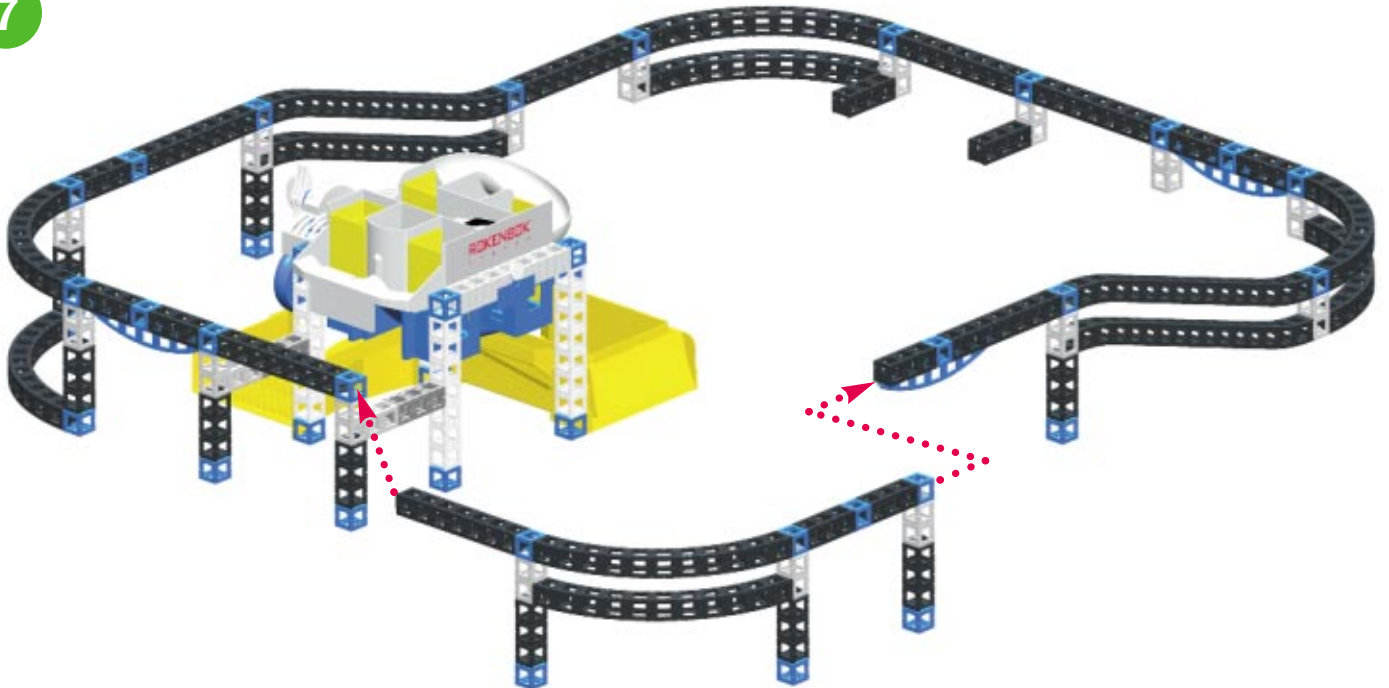

Pump Station Rail Yard

Pump Station Start Set + RC Monorail + Monorail Track

Parts Count Continued

Pump Station Rail Yard

2x

2x

4x

1x

1x

1x

BUILD

Construye
Construis

Bau
Costruite

Bouw
Bygg

Pump Station Rail Yard

42"
105 cm

32"
81 cm

1

2

3

4

5

6

7