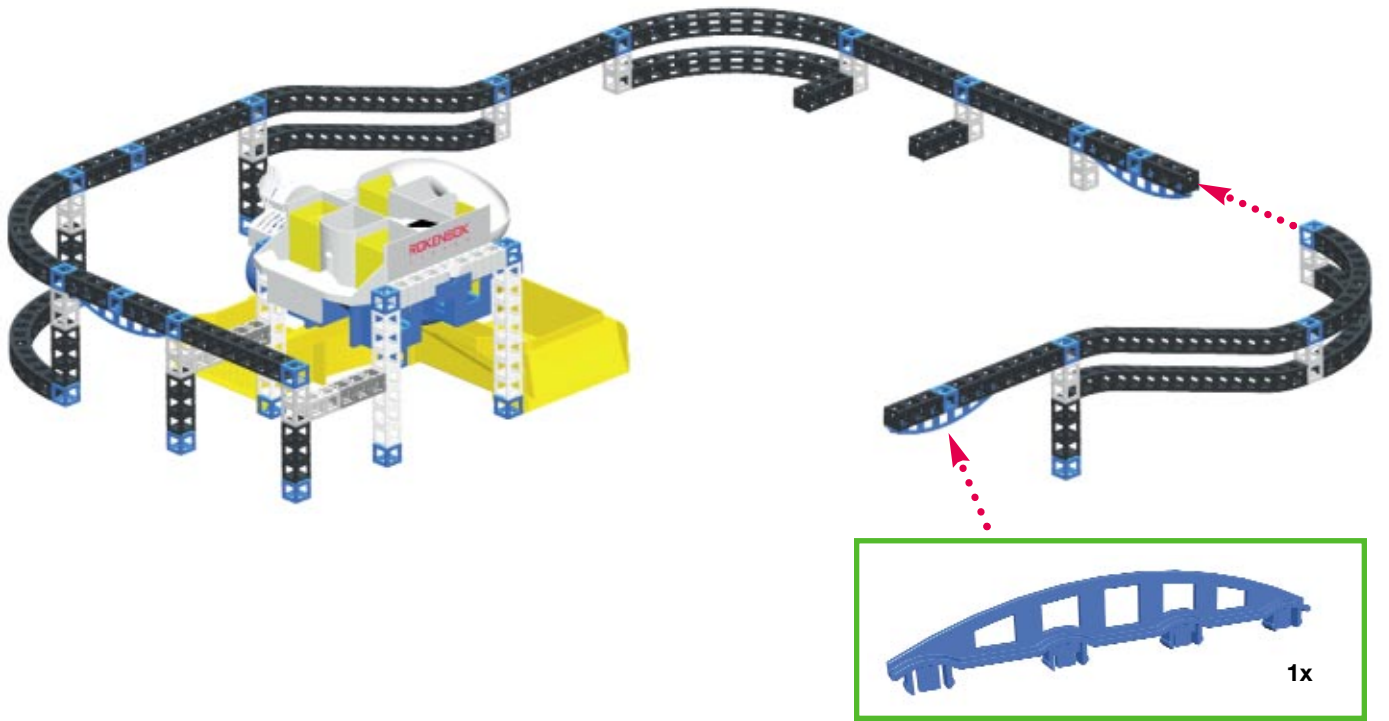

Pump Station Rail Yard

Pump Station Start Set + RC Monorail + Monorail Track

Parts Count Continued

Pump Station Rail Yard

2x

2x

4x

1x

1x

1x

BUILD

Construye
Construis

Bau
Costruite

Bouw
Bygg

Pump Station Rail Yard

42"
105 cm

32"
81 cm

1

2

3

4

5

6

7