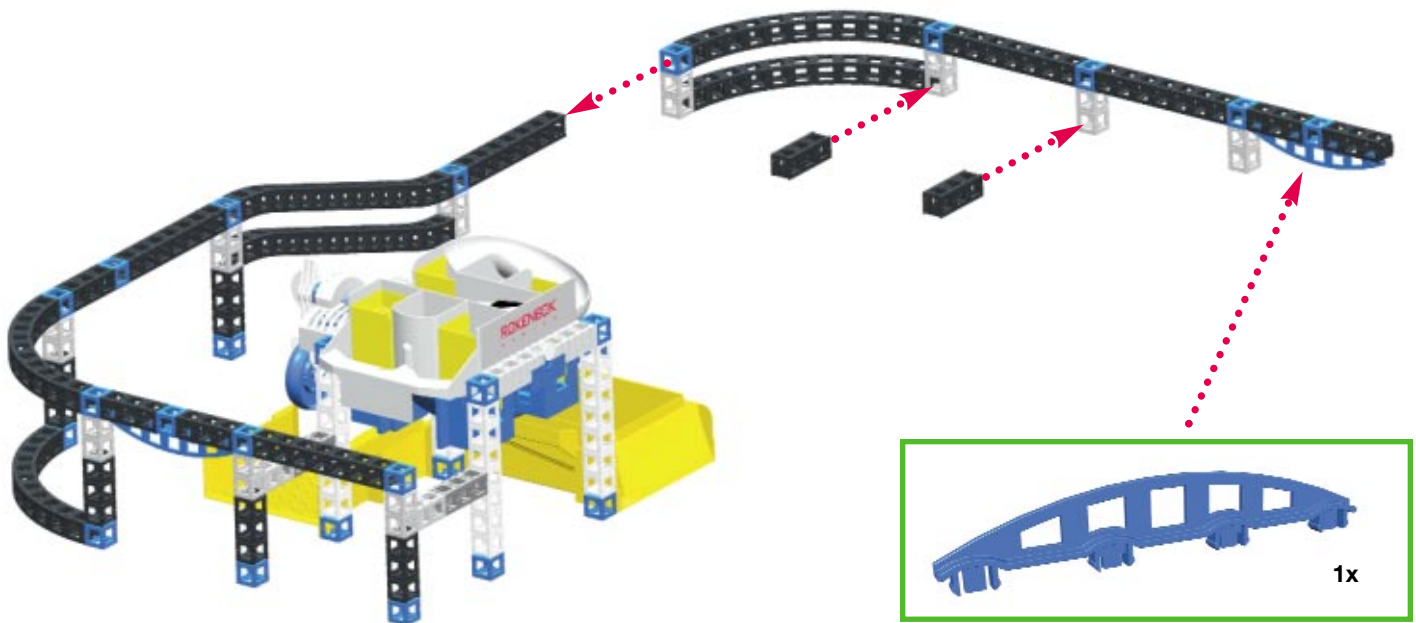

Pump Station Rail Yard

Pump Station Start Set + RC Monorail + Monorail Track

Parts Count Continued

Pump Station Rail Yard

2x

2x

4x

1x

1x

1x

BUILD

Construye
Construis

Bau
Costruite

Bouw
Bygg

Pump Station Rail Yard

42"
105 cm

32"
81 cm

1

2

3

4

5

6

7