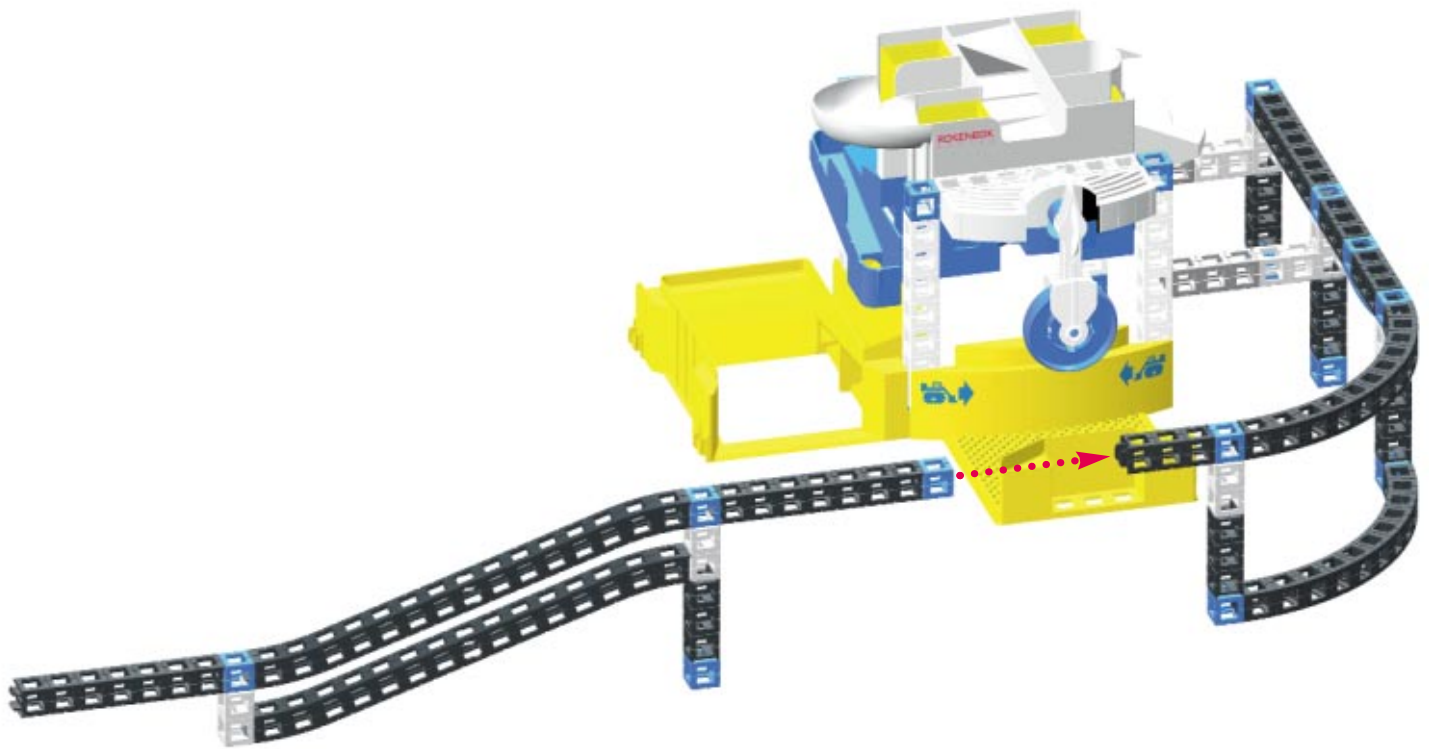

Pump Station Rail Yard

Pump Station Start Set + RC Monorail + Monorail Track

Parts Count Continued

Pump Station Rail Yard

2x

2x

4x

1x

1x

1x

BUILD

Construye
Construis

Bau
Costruite

Bouw
Bygg

Pump Station Rail Yard

42"
105 cm

32"
81 cm

1

2

3

4

5

6

7