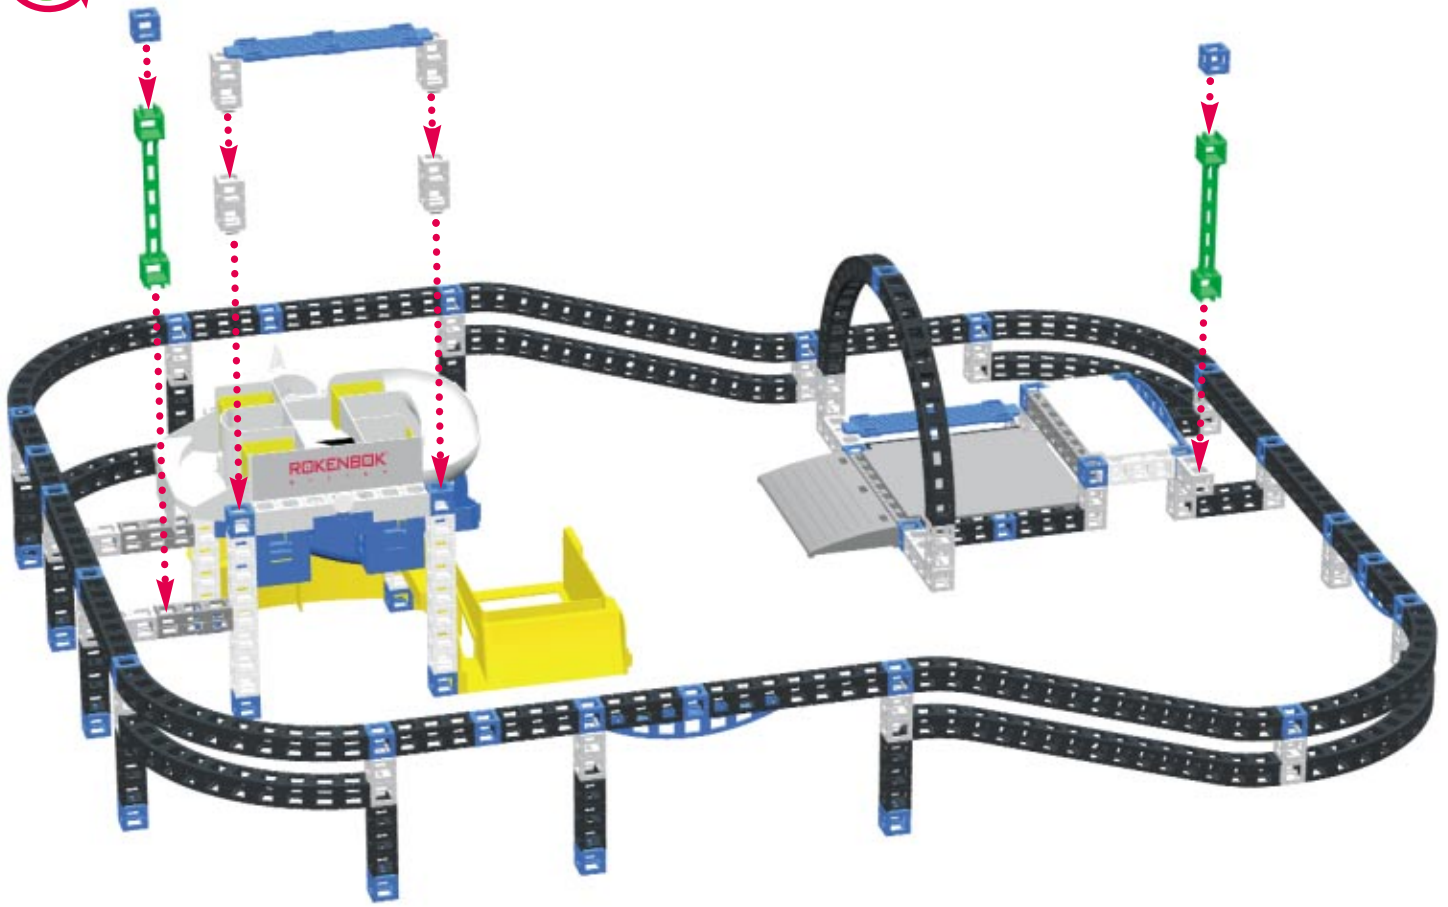

Pump Station Rail Yard

Pump Station Start Set + RC Monorail + Monorail Track

Parts Count Continued

Pump Station Rail Yard

2x

2x

4x

1x

8

9

10

11

12

13