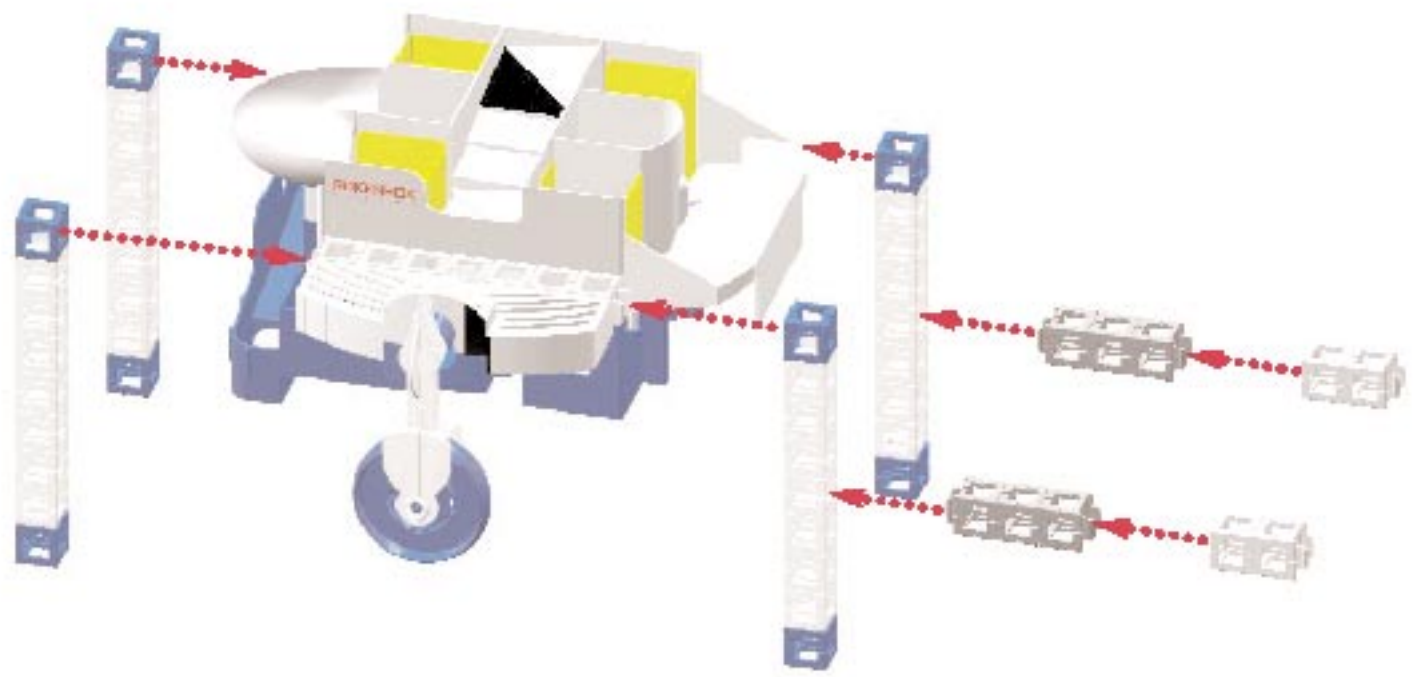

Pump Station Rail Yard

Pump Station Start Set + RC Monorail + Monorail Track

Parts Count Continued

Pump Station Rail Yard

2x

2x

4x

1x

1x

1x

BUILD

Construye
Construis

Bau
Costruite

Bouw
Bygg

Pump Station Rail Yard

42"
105 cm

32"
81 cm

1

2

3

4

5

6

7